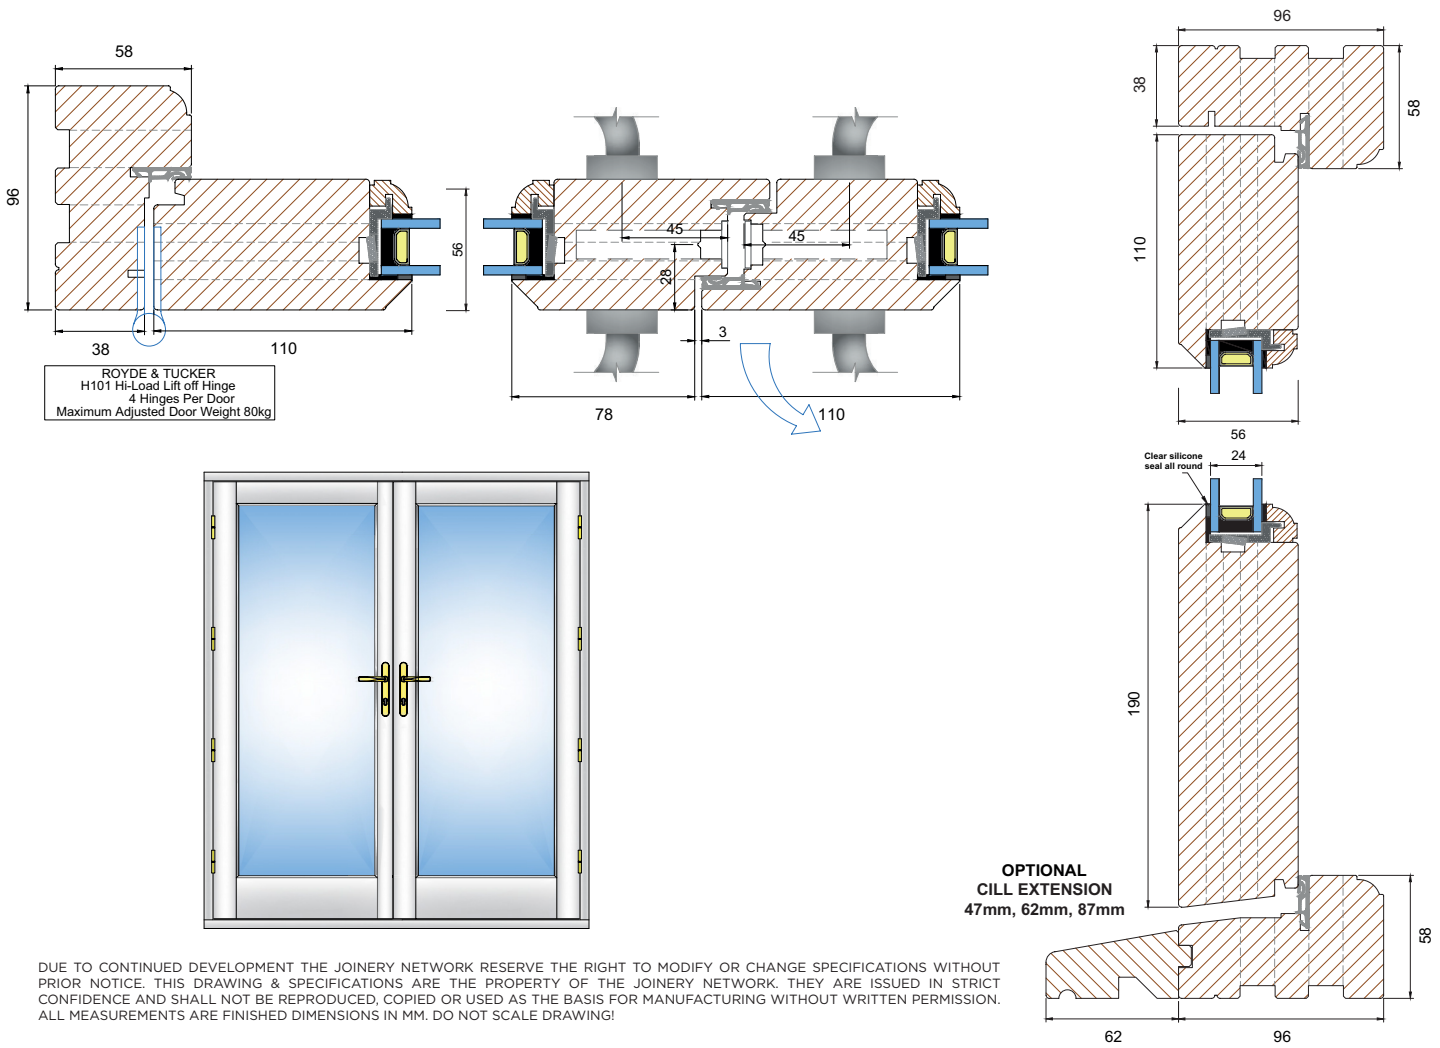

Double Doors (Open Out)

DUE TO CONTINUED DEVELOPMENT THE JOINERY NETWORK RESERVE THE RIGHT TO MODIFY OR CHANGE SPECIFICATIONS WITHOUT PRIOR NOTICE. THIS DRAWING & SPECIFICATIONS ARE THE PROPERTY OF THE JOINERY NETWORK. THEY ARE ISSUED IN STRICT CONFIDENCE AND SHALL NOT BE REPRODUCED, COPIED OR USED AS THE BASIS FOR MANUFACTURING WITHOUT WRITTEN PERMISSION. ALL MEASUREMENTS ARE FINISHED DIMENSIONS IN MM. DO NOT SCALE DRAWING!

Design Options

- Lambs Tongue or Ovolo sash profile
- 58mm or 68mm wide outerframe
- Slim outerframe and sash options
- Heritage slim-glass unit bead option

Design Features

- Tested to PAS 24:2016
- Winkhaus Thunderbolt multipoint locking
- Internally beaded for easy installation
- Deventer superior double weatherseals
- Hi load butt hinges
- Thermally enhanced door panels
- Fully suited window & door system