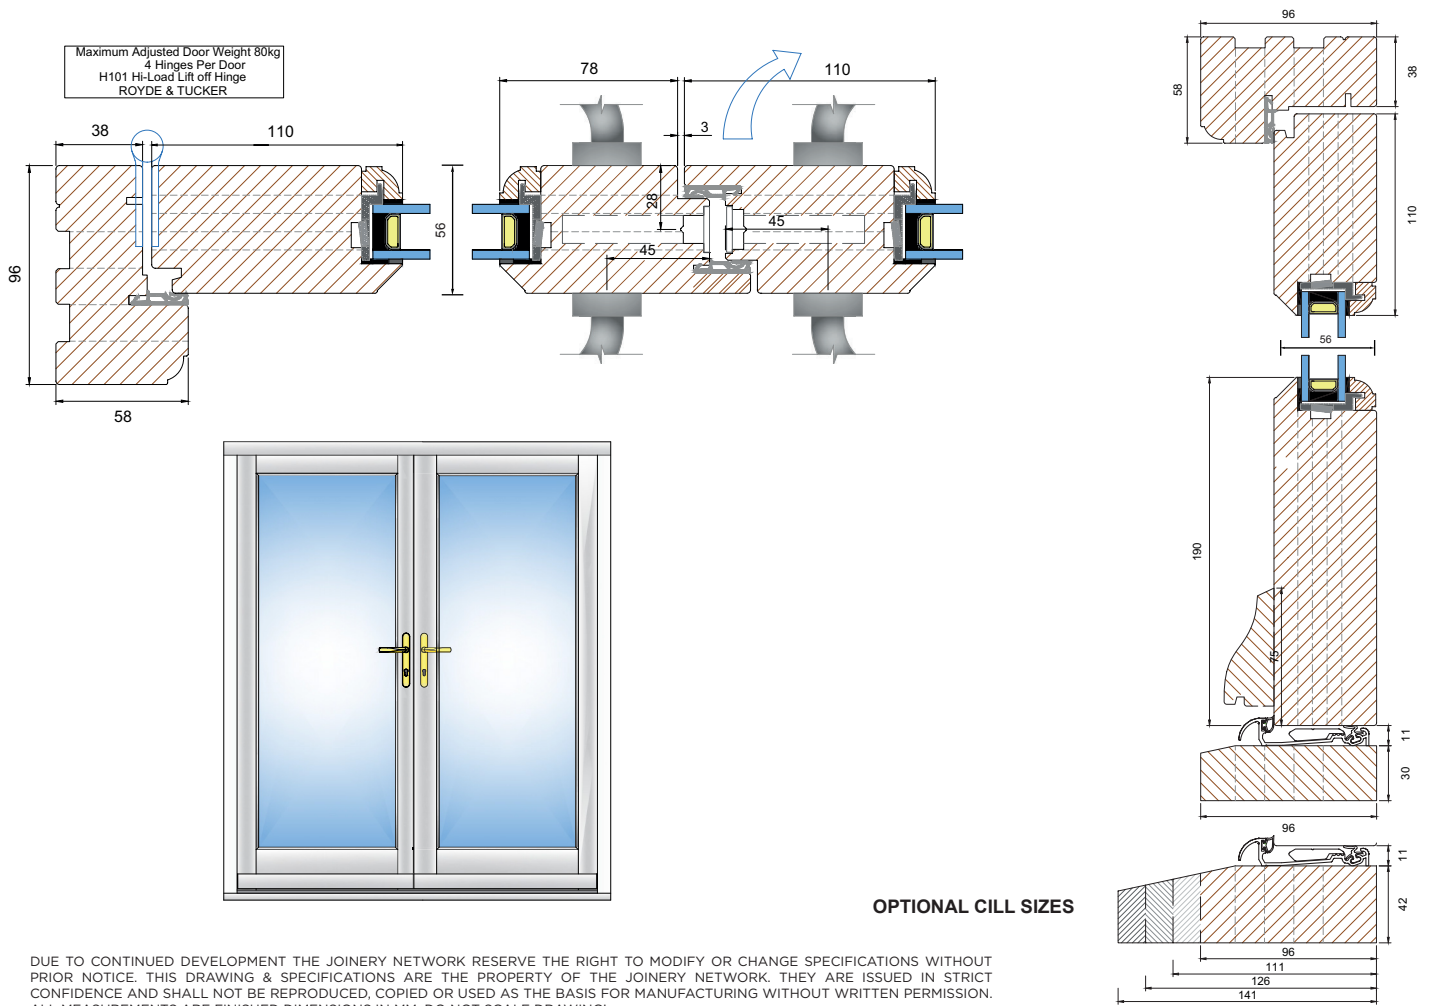

Double Doors (Open In)

OPTIONAL CILL SIZES

DUE TO CONTINUED DEVELOPMENT THE JOINERY NETWORK RESERVE THE RIGHT TO MODIFY OR CHANGE SPECIFICATIONS WITHOUT PRIOR NOTICE. THIS DRAWING & SPECIFICATIONS ARE THE PROPERTY OF THE JOINERY NETWORK. THEY ARE ISSUED IN STRICT CONFIDENCE AND SHALL NOT BE REPRODUCED, COPIED OR USED AS THE BASIS FOR MANUFACTURING WITHOUT WRITTEN PERMISSION. ALL MEASUREMENTS ARE FINISHED DIMENSIONS IN MM. DO NOT SCALE DRAWING!

Design Options

- Lambs Tongue or Ovolo sash profile
- 58mm or 68mm wide outerframe
- Slim outerframe and sash options
- Heritage slim-glass unit bead option

Design Features

- Tested to PAS 24:2016
- Winkhaus Thunderbolt multipoint locking
- Internally beaded for easy installation
- Deventer superior double weatherseals
- Hi load butt hinges
- Thermally enhanced door panels
- Fully suited window & door system